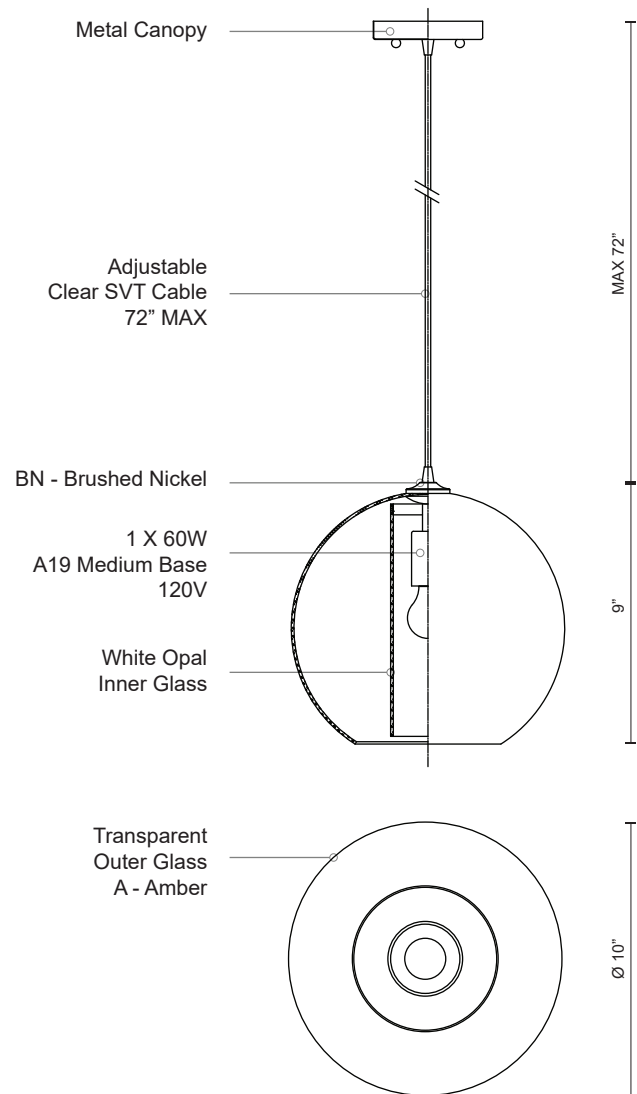

434111

SPECIFICATION SHEET

Description:

Single lamp pendant with amber glass with a white opal inner glass.

Metal Finish(es):

BN - Brushed Nickel

Glass Colour(s):

A - Amber

Lamping:

1 x 60W, A19, Medium Base, 120V

PROJECT:	
DATE:	TYPE:

434011 A

434011 A